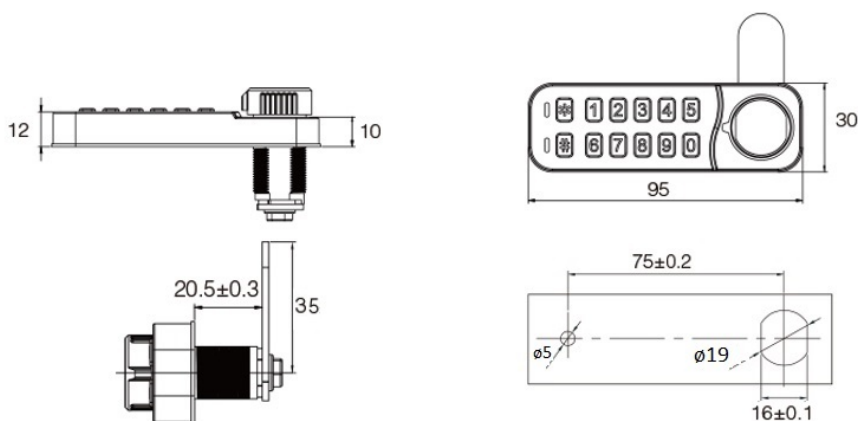

PRODUCT SHEET

Description:

Elec. Combi. Cam Lock, "VIC", $\varnothing 19 \times 20 \text{mm}$, Horizontal, LH, Black All Zamak, Public/Private, W/Master Key System #07, 3 Level, Management, W/Auto-timer Function, IP65 Rating, Powered by, CR2450 Button Battery, 30.000 Cycles, CE, REACH and Rohs, Certified

Item number:

14.60.425-0

Units	Box	Carton	HS Code	Barcode
Pcs.	1	25	8301300000	 5704866509251

Horizontal

SISO A/S

Mileparken 11
DK-2740 Skovlunde
Denmark
VAT: DK 24786013

Phone +45 45 830 900

www.siso.dk
siso@siso.dk